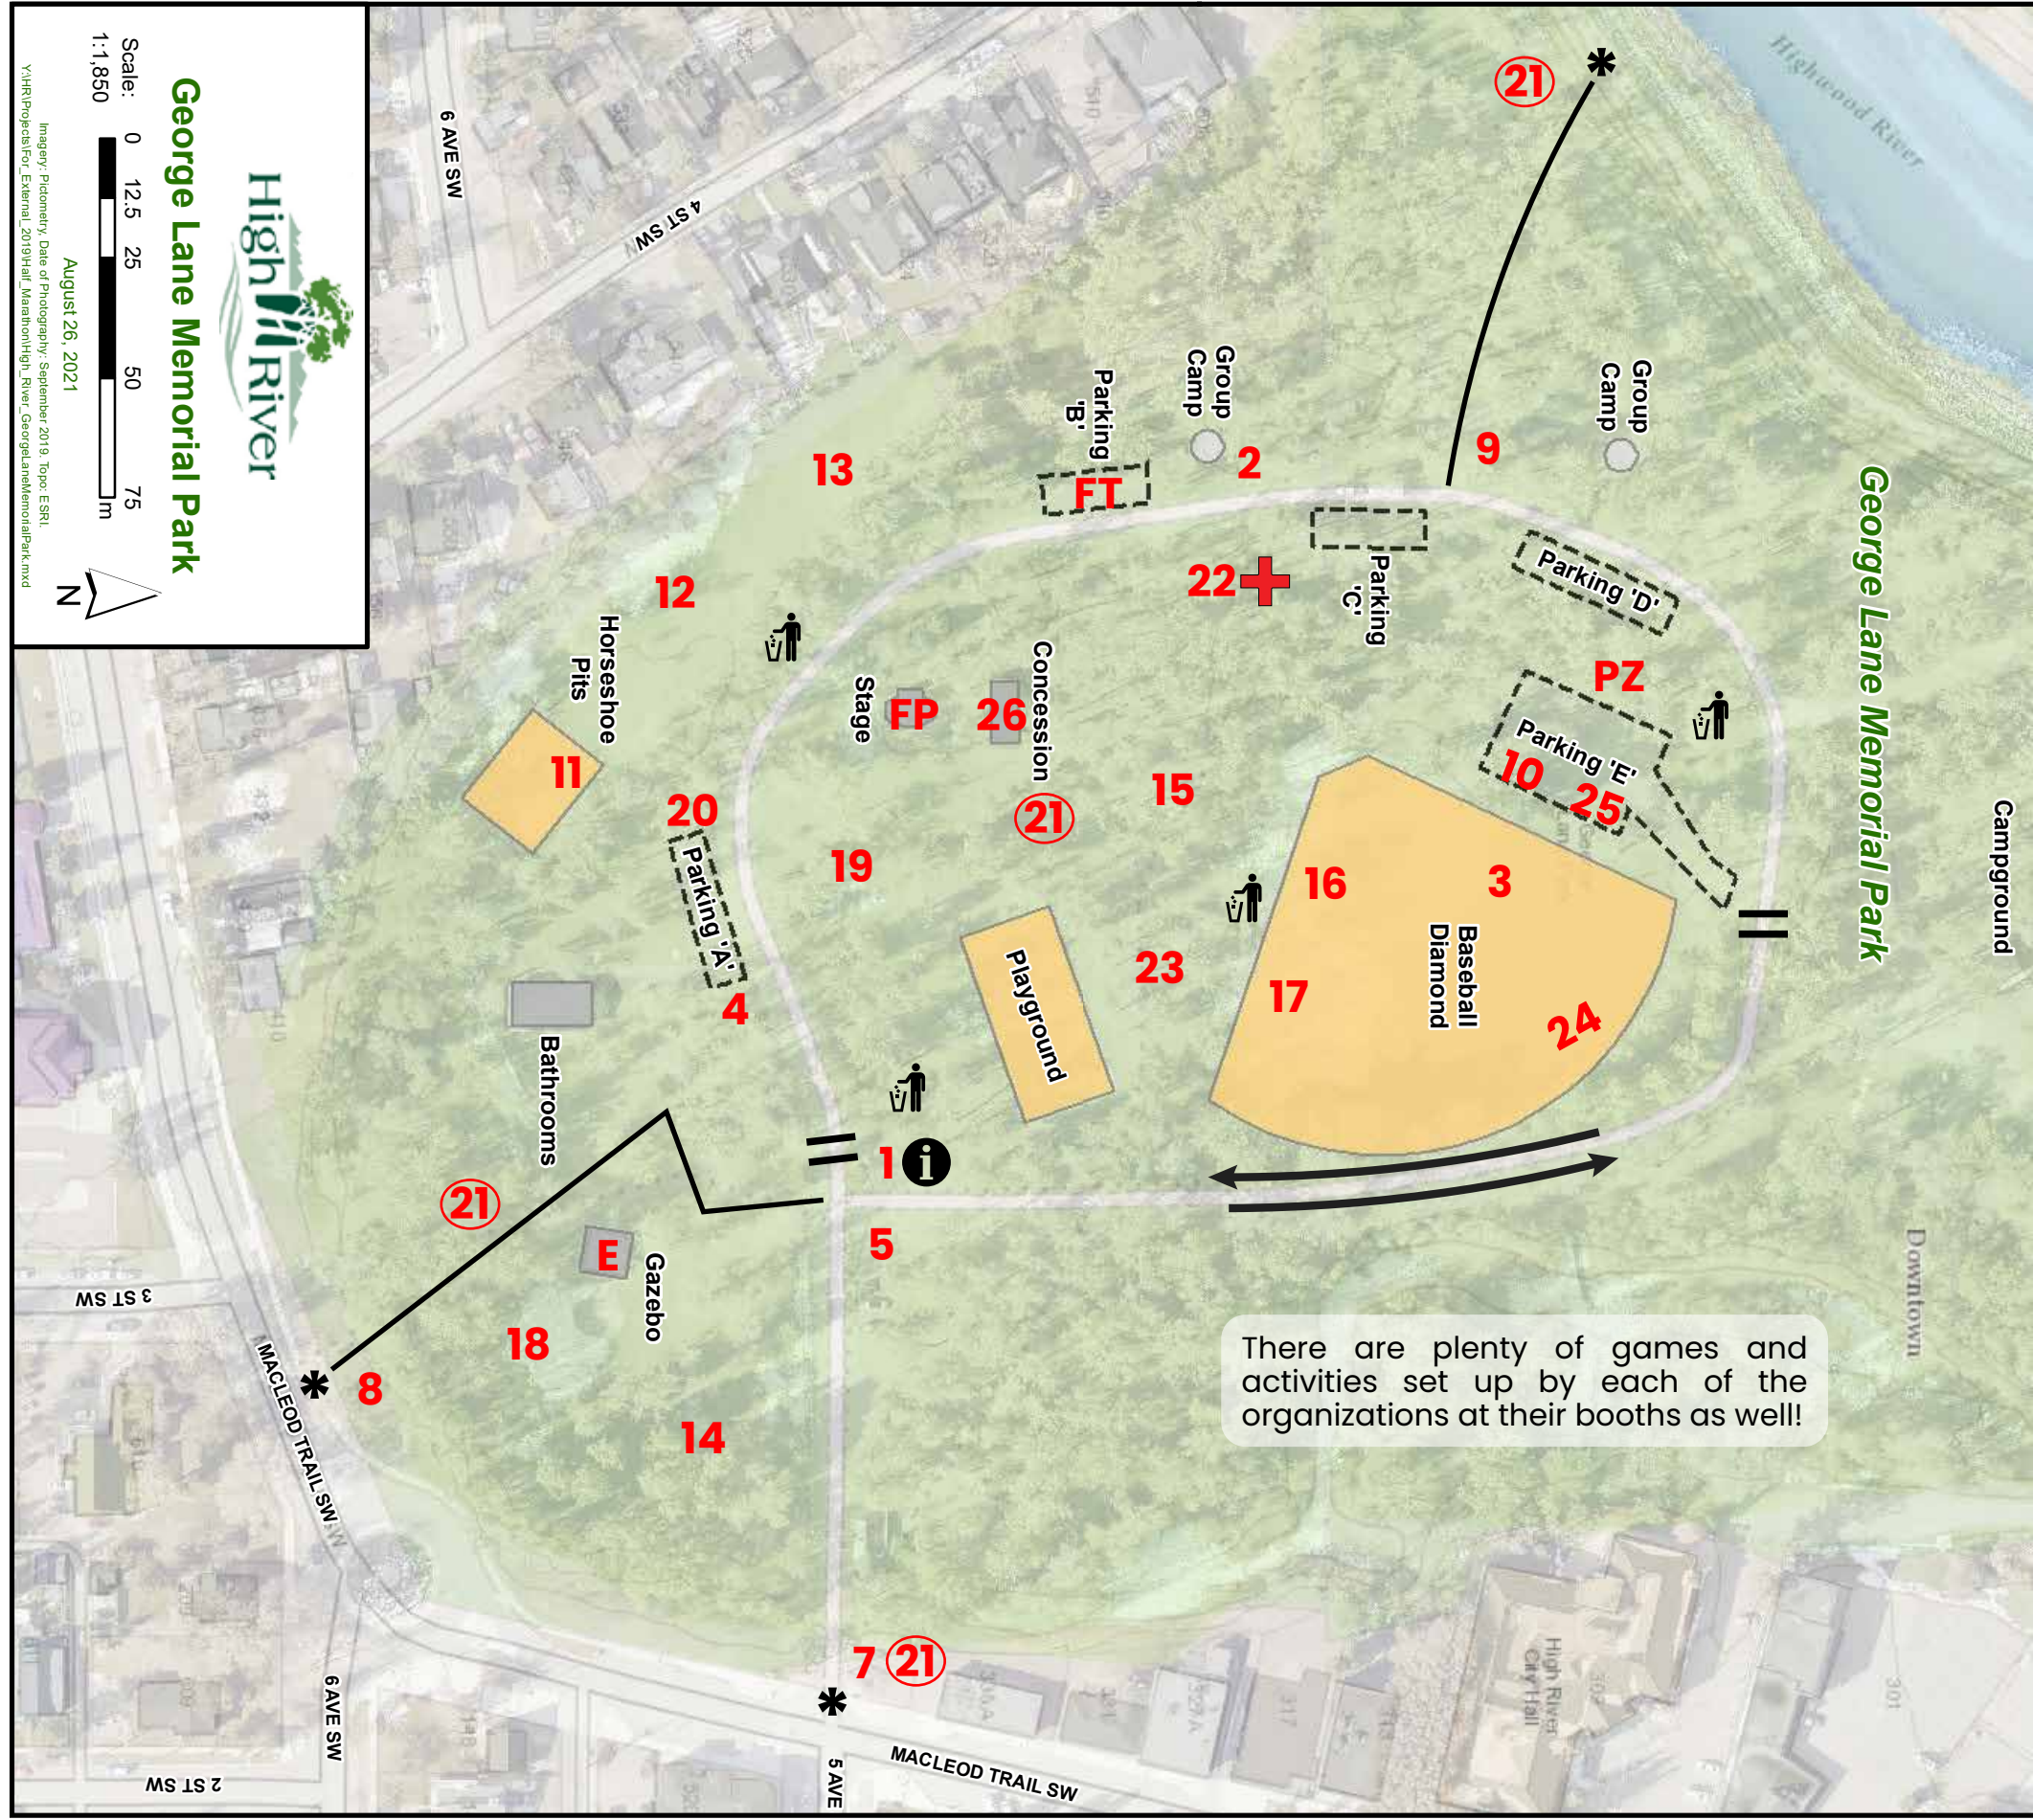

- *** Entrance Points
- ↔** Two Way Traffic
- ||** Barricades / No Thru-Traffic
- ♻️** Waste Containers
- PZ** Petting Zoo
- FT** Fire Truck
- E** Entertainment
- FP** Face Painting
- 1** Rowan House booth
- 2** Smore's Station
- 3** Solace Grief Support Society booth
- 4** Foothills Fetal Alcohol Society booth + Lightning McQueen & Mater
- 5** FCIS booth
- 6** Parking
- 7** Park Entrance
- 8** Park Entrance
- 9** Park Entrance
- 10** FCSS booth
- 11** Museum of the Highwood booth
- 12** IRERI-Mexican, Latino & Cross-Cultural Society booth

MAP LEGEND

- 13** Diaryo Alberta booth
- 14** Westwinds booth
- 15** Inclusion Foothills booth
- 16** BGC Clubs booth
- 17** RCMP booth
- 18** The Venue booth
- 19** FAIM booth
- 20** Kinsmen/Kinettes Toonie BBQ Trailer
- (21)** Donation Collection Sites
- 22** High River Health Care Foundation booth
- 23** Literacy for Life booth + Lightning McQueen & Mater
- 24** Wild Rose Community Connections booth
- 25** Greater Foothills Family Centre booth
- 26** Lion's Club Pie & Coffee
- +** First Aid
- i** General Information/Muster Point/Lost Child

There are plenty of games and activities set up by each of the organizations at their booths as well!

George Lane Park is located at:
343 Macleod Trail Southwest High River, AB, T1V 1B5

6
Public parking will be on the land adjacent to 1st ST SW. Westwinds are providing a shuttle bus and driver to drop people to and from George Lane Park.